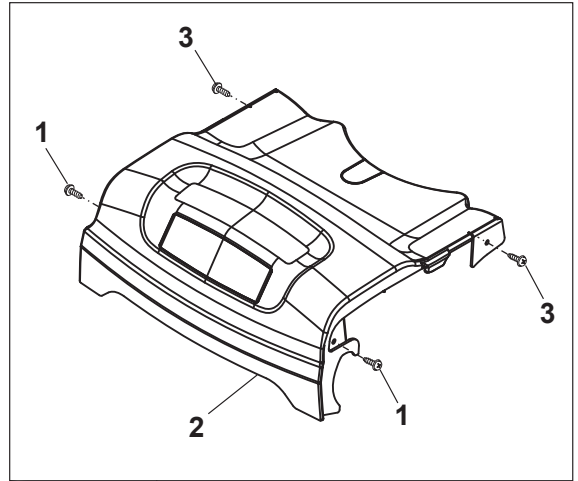

ALTERNATIVE - FRONTAL VERSION