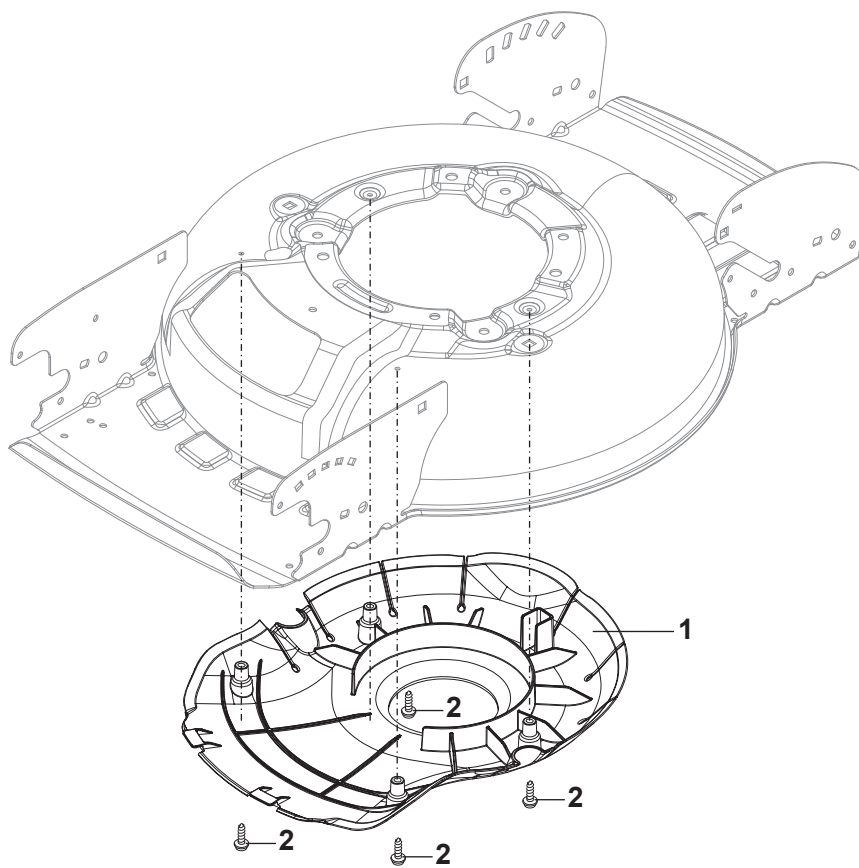

DELTA WHEELS

CRUISER WHEELS

Fig.	Q.ty	Part No	Description	Notes
1	4	381007455/1	Wheel	
2	4	119216035/0	Bearing	
3	4	381007448/1	Wheel	
4	4	322110744/0	Hub Cap Grey	
5	4	322110636/0	Hub Cap Grey	

Fig.	Q.ty	Part No	Description	Notes
1	1	322806639/0	Fulcrum Pin	
2	2	112727803/0	Screw	
3	2	112154510/0	Nut	
4	1	122517869/1	Pin	
5	1	122450456/0	Spring	
6	2	112604896/0	Crown Fastener	
7	2	118203853/0	Screw	
8	1	322600307/0	Ejection Guard	
9	1	322108314/0	Ejection Conveyor	
10	1	322060269/0	Complete Mulching Carter	
11	4	112728530/0	Screw	