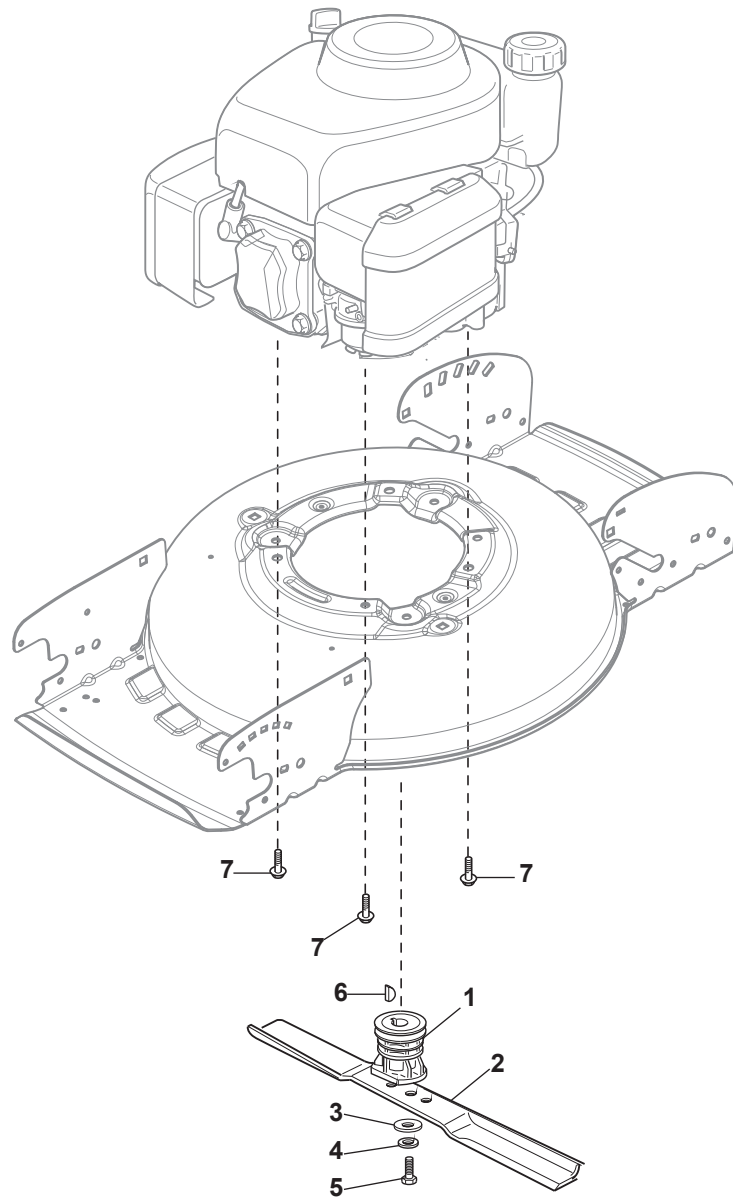

DELTA WHEELS

CRUISER WHEELS

Fig.	Q.ty	Part No	Description	Notes
1	4	381007455/1	Wheel	
2	4	119216035/0	Bearing	
3	4	381007448/1	Wheel	
4	4	322110744/0	Hub Cap Grey	
5	4	322110636/0	Hub Cap Grey	

Fig.	Q.ty	Part No	Description	Notes
1	1	322806639/0	Fulcrum Pin	
2	2	112727803/0	Screw	
3	2	112154510/0	Nut	
4	1	122517869/1	Pin	
5	1	122450456/0	Spring	
6	2	112604896/0	Crown Fastener	
7	2	118203853/0	Screw	
8	1	322600307/0	Ejection Guard	
9	1	322108314/0	Ejection Conveyor	
10	1	322060269/0	Complete Mulching Carter	
11	4	112728530/0	Screw	

# MCS 474 TR

WBH Petrol Steel Protection, Belt

Issue 20 - 2015

Fig.	Q.ty	Part No	Description	Notes
1	1	322060269/0	Complete Mulching Carter	
2	4	112728530/0	Screw	

Fig.	Q.ty	Part No	Description	Notes
1	1	122465607/3	Hub With Pulley, Crankshaft Ø 22.2	GGP / B&S Engine
1	1	122465608/2	Hub With Pulley, Crankshaft Ø 25	Honda Engine
2	1	181004158/0	Mulching Blade	
3	1	112508125/0	Elastic Washer	
4	1	112523080/0	Washer	
5	1	112735698/0	Screw	
6	1	112139100/0	Feather, Crankshaft Ø 22	GGP / B&S Engine
6	1	112139150/0	Feather, Crankshaft Ø 25	Honda Engine
7	3	112735109/1	Screw	GGP 100cc
7	3	112735108/1	Screw	GGP / B&S /Honda Engine