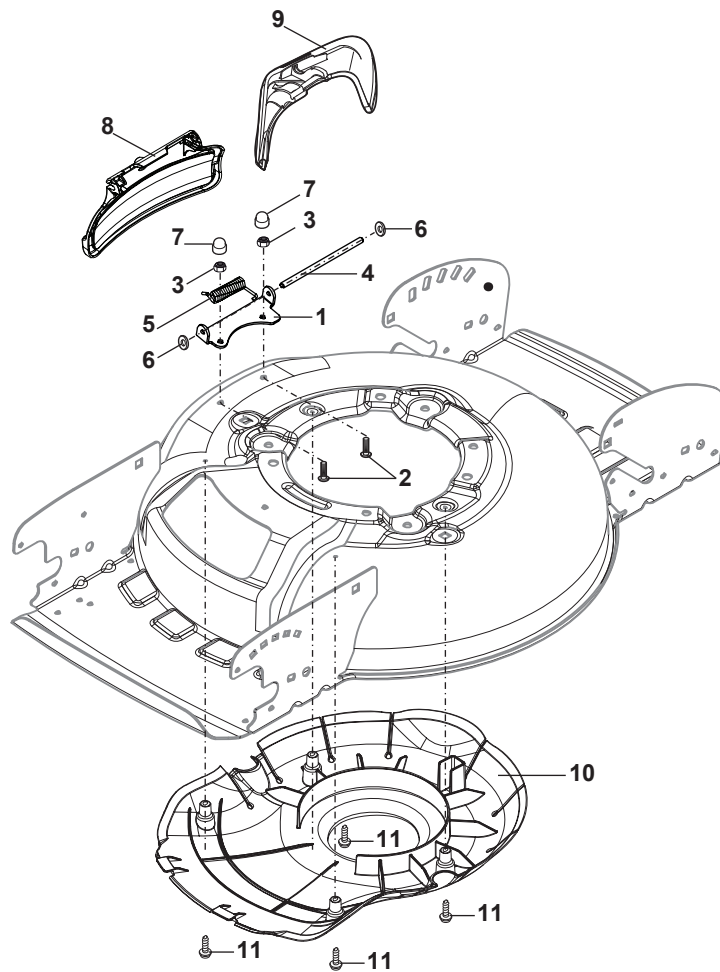

Fig.	Q.ty	Part No	Description	Notes
1	1	381007555/0	Handle, Upper Part	Yellow
1	1	381006740/0	Handle, Upper Part	Black
2	1	112727788/0	Screw	
3	1	381030085/0	Cable Rear Drive	
4	1	181005535/0	Throttle Cable	
5	1	112154510/0	Nut	
6	1	181030056/0	Cable, Thread Engine Brake	for GGP 140 OHV Engine
6	1	181030084/0	Cable, Thread Engine Brake	for B&S-GGP-Honda Engine
7	1	112154510/0	Nut	
8	1	112521330/0	Washer	
9	1	122430313/0	Guide Spring	
10	1	181003369/0	Lever, Engine Brake	Black
10	1	181003394/0	Lever, Engine Brake	Yellow
11	1	181003371/0	Driving Lever	Black
11	1	181003395/0	Driving Lever	Yellow

DELTA WHEELS

CRUISER WHEELS

Fig.	Q.ty	Part No	Description	Notes
1	4	381007455/1	Wheel	
2	4	119216035/0	Bearing	
3	4	381007448/1	Wheel	
4	4	322110744/0	Hub Cap Grey	
5	4	322110636/0	Hub Cap Grey	

Fig.	Q.ty	Part No	Description	Notes
1	1	322806639/0	Fulcrum Pin	
2	2	112727803/0	Screw	
3	2	112154510/0	Nut	
4	1	122517869/1	Pin	
5	1	122450456/0	Spring	
6	2	112604896/0	Crown Fastener	
7	2	118203853/0	Screw	
8	1	322600307/0	Ejection Guard	
9	1	322108314/0	Ejection Conveyor	
10	1	322060269/0	Complete Mulching Carter	
11	4	112728530/0	Screw	

# MCS 474 TR

WBH Petrol Steel Protection, Belt

Issue 20 - 2015

Fig.	Q.ty	Part No	Description	Notes
1	1	322060269/0	Complete Mulching Carter	
2	4	112728530/0	Screw	

Fig.	Q.ty	Part No	Description	Notes
1	1	122465607/3	Hub With Pulley, Crankshaft Ø 22.2	GGP / B&S Engine
1	1	122465608/2	Hub With Pulley, Crankshaft Ø 25	Honda Engine
2	1	181004158/0	Mulching Blade	
3	1	112508125/0	Elastic Washer	
4	1	112523080/0	Washer	
5	1	112735698/0	Screw	
6	1	112139100/0	Feather, Crankshaft Ø 22	GGP / B&S Engine
6	1	112139150/0	Feather, Crankshaft Ø 25	Honda Engine
7	3	112735109/1	Screw	GGP 100cc
7	3	112735108/1	Screw	GGP / B&S /Honda Engine