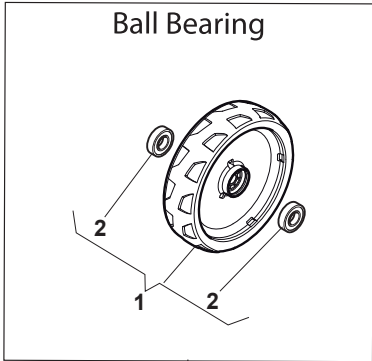

Fig.	Q.ty	Part No	Description	Notes
1	1	381007555/0	Handle, Upper Part	Yellow
1	1	381006740/0	Handle, Upper Part	Black
2	1	112727783/0	Screw	
3	1	322551640/0	Plate	
4	1	381030103/0	Cable Rear Drive	
5	1	181030056/0	Cable, Thread Engine Brake	for GGP 140 OHV Engine
5	1	181030084/0	Cable, Thread Engine Brake	for B&S-GGP-Honda Engine
6	1	112154510/0	Nut	
7	1	112154510/0	Nut	
8	1	112521330/0	Washer	
9	1	122430313/0	Guide Spring	
10	1	181003369/0	Lever, Engine Brake	Black
10	1	181003394/0	Lever, Engine Brake	Yellow
11	1	181003371/0	Driving Lever	Black
11	1	181003395/0	Driving Lever	Yellow

Fig.	Q.ty	Part No	Description	Notes
1	1	381007555/0	Handle, Upper Part	Yellow
1	1	381006740/0	Handle, Upper Part	Black
2	1	112727788/0	Screw	
3	1	381030085/0	Cable Rear Drive	
4	1	181005535/0	Throttle Cable	
5	1	112154510/0	Nut	
6	1	181030056/0	Cable, Thread Engine Brake	for GGP 140 OHV Engine
6	1	181030084/0	Cable, Thread Engine Brake	for B&S-GGP-Honda Engine
7	1	112154510/0	Nut	
8	1	112521330/0	Washer	
9	1	122430313/0	Guide Spring	
10	1	181003369/0	Lever, Engine Brake	Black
10	1	181003394/0	Lever, Engine Brake	Yellow
11	1	181003371/0	Driving Lever	Black
11	1	181003395/0	Driving Lever	Yellow

DELTA WHEELS

CRUISER WHEELS

Fig.	Q.ty	Part No	Description	Notes
1	4	381007455/1	Wheel	
2	4	119216035/0	Bearing	
3	4	381007448/1	Wheel	
4	4	322110744/0	Hub Cap Grey	
5	4	322110636/0	Hub Cap Grey	

Fig.	Q.ty	Part No	Description	Notes
1	1	322806639/0	Fulcrum Pin	
2	2	112727803/0	Screw	
3	2	112154510/0	Nut	
4	1	122517869/1	Pin	
5	1	122450456/0	Spring	
6	2	112604896/0	Crown Fastener	
7	2	118203853/0	Screw	
8	1	322600307/0	Ejection Guard	
9	1	322108314/0	Ejection Conveyor	
10	1	322060269/0	Complete Mulching Carter	
11	4	112728530/0	Screw	