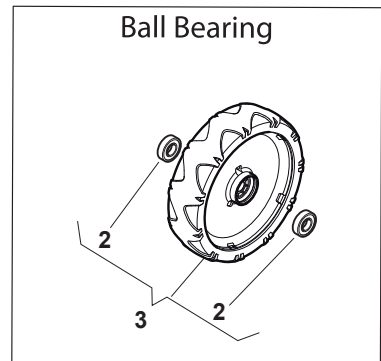

Fig.	Q.ty	Part No	Description	Notes
1	1	381007555/0	Handle, Upper Part	Yellow
1	1	381006740/0	Handle, Upper Part	Black
2	1	112727788/0	Screw	
3	1	381030085/0	Cable Rear Drive	
4	1	181005535/0	Throttle Cable	
5	1	112154510/0	Nut	
6	1	181030056/0	Cable, Thread Engine Brake	for GGP 140 OHV Engine
6	1	181030084/0	Cable, Thread Engine Brake	for B&S-GGP-Honda Engine
7	1	112154510/0	Nut	
8	1	112521330/0	Washer	
9	1	122430313/0	Guide Spring	
10	1	181003369/0	Lever, Engine Brake	Black
10	1	181003394/0	Lever, Engine Brake	Yellow
11	1	181003371/0	Driving Lever	Black
11	1	181003395/0	Driving Lever	Yellow

DELTA WHEELS

CRUISER WHEELS

Fig.	Q.ty	Part No	Description	Notes
1	4	381007455/1	Wheel	
2	4	119216035/0	Bearing	
3	4	381007448/1	Wheel	
4	4	322110744/0	Hub Cap Grey	
5	4	322110636/0	Hub Cap Grey	

Fig.	Q.ty	Part No	Description	Notes
1	1	322806639/0	Fulcrum Pin	
2	2	112727803/0	Screw	
3	2	112154510/0	Nut	
4	1	122517869/1	Pin	
5	1	122450456/0	Spring	
6	2	112604896/0	Crown Fastener	
7	2	118203853/0	Screw	
8	1	322600307/0	Ejection Guard	
9	1	322108314/0	Ejection Conveyor	
10	1	322060269/0	Complete Mulching Carter	
11	4	112728530/0	Screw	